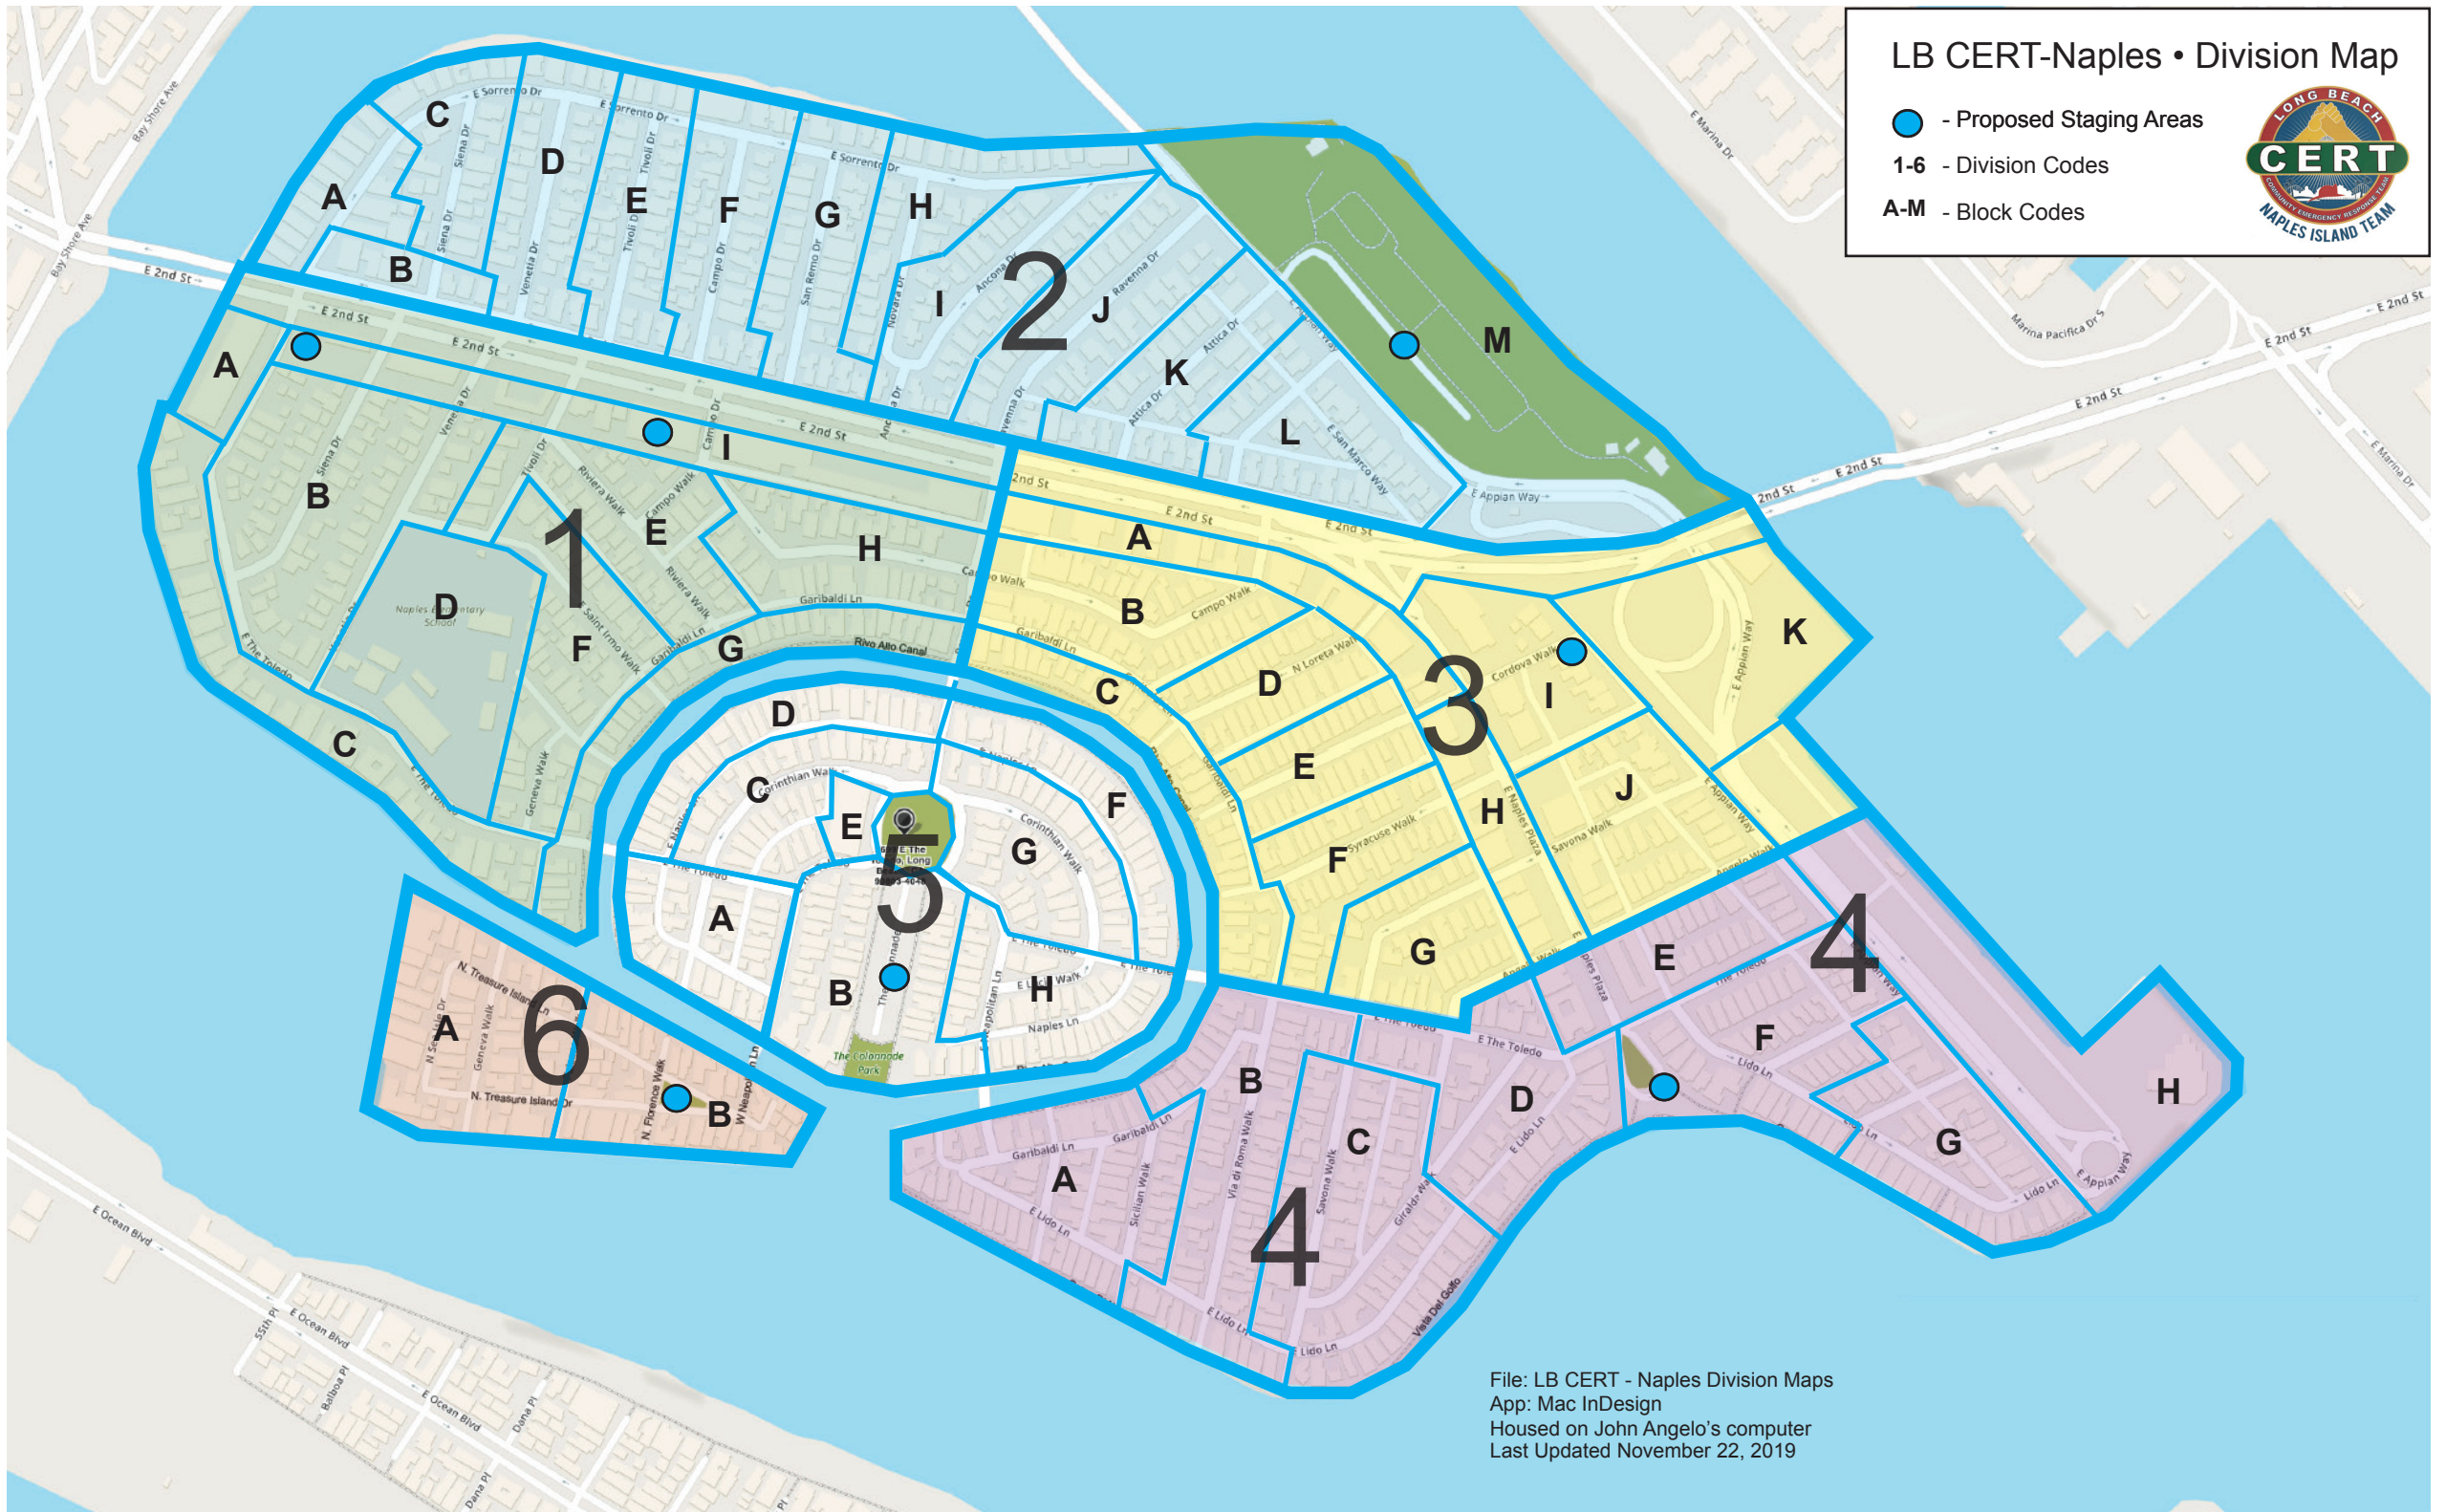

LB CERT-Naples • Division Map

- - Proposed Staging Areas
- 1-6 - Division Codes
- A-M - Block Codes

File: LB CERT - Naples Division Maps
App: Mac InDesign
Housed on John Angelo's computer
Last Updated November 22, 2019